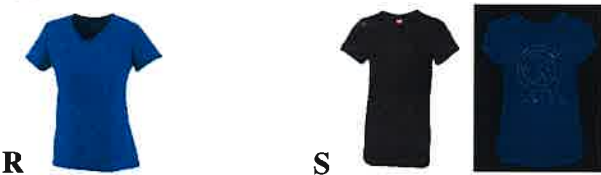

ITEM R: Augusta 100% poly wicking Girls/Ladies fit, V-neck| Colors: Royal Blue, Black, White, Silver, Graphite | Sizes Girls YS-YL Ladies Sm – 3XL **$20.00**

Item S- LAT Brand Girls/Ladies tee 100% ringspun cotton short sleeve t-shirt Colors: White, Black, Heather Gray, Charcoal Gray, Royal

Sizes: Girls' sizes: XS(2/4), S(5/6, 6X), M(7/8), L(10/12), XL(14/16)
Ladies S – 3XL **=$20.00**