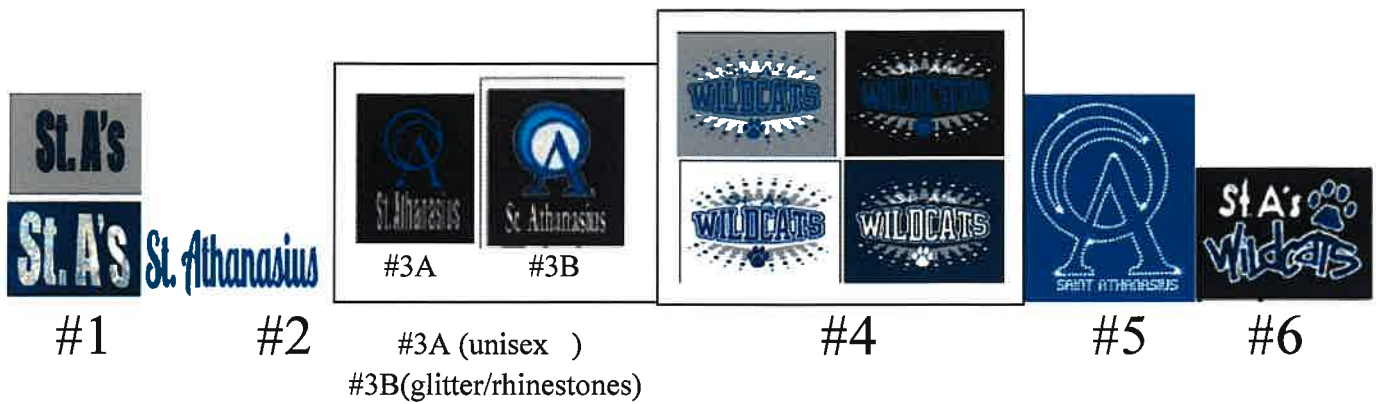

Designs 1-3 can be chosen in unisex vinyl, glitter vinyl or foil. Design #4 you can mix and match all printing styles and have the ability to add rhinestones as the outside little dots. If you want rhinestones label the design #4R that tells me rhinestones are wanted!

3B is glitter and rhinestones around logo,

Design #5 are all Large rhinestones to create logo and smaller rhinestones for wording and #6 is two color all smaller rhinestones

Vinyl Glitter color choices- Royal, White, Silver, Black, Hot Pink, Light blue, Turquoise, Mint, Purple,
Metallic Foil color choices- royal, white, black, silver, pink, coral, rose gold, Purple, lime, green, turquoise, holographic rainbow silver, holographic lavender, ripple water turquoise, ripple water silver, holographic silver shapes, Rose gold .Foil can be marbled thus two colors can be chosen to create this unique look, white with another color or print is the best for this look!

Regular Unisex Vinyl color choices- - metallic royal, silver, white, black, lime, purple, metallic pink, hot neon pink, neon blue, neon yellow,

Rhinestone colors to choose from- royal, clear or rainbow opaque.